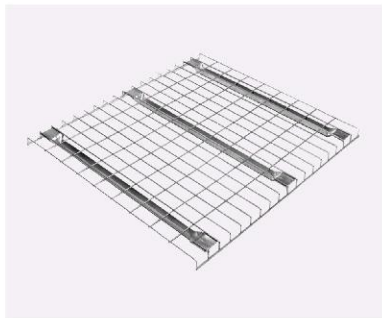

MODE	QTY/40HC (pcs)
PM001	1000
SPECS	
SIZE	L1000*W1350mm
Mesh	50*100*TK5mm
LOADING CAPACITY	1000 kg
LEVEL	3

MODE	QTY/40HC (pcs)
HDR001	120
SPECS	
SIZE	L2000*W500*H4000 mm
LOADING CAPACITY	600 kg
LEVEL	3

MODE	QTY/40HC (pcs)
PTC001(Plywood/Metal sheet/Net mesh)	
365-400	
SPECS	
SIZE	1.1350*565*1900mm 2.1500*565*1900mm 3.675*565*1900mm 4.1178*1168*1900mm 5.1330*610*1900mm 6.1310*1020*1900mm 7.1480*600*1900mm 8.1280*530*1900mm
LOADING CAPACITY	60-500 kg
LEVEL	5