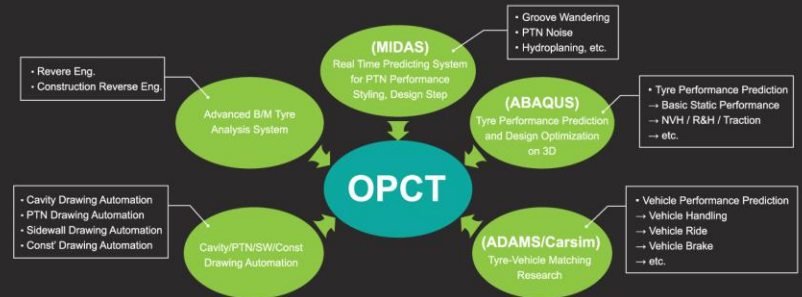

A Global Tyre Brand

Safety, Quality & Performance Go Together

ABOUT US

Arivo is a classic word for arrival, it means "Wherever you go, our tyres will take you to your destination". The design and originality of brand Arivo are from the United Kingdom.

ARIVO TYRE is manufactured for Passenger, SUV, Light Truck and Commercial vehicles with its own unique product range which expands rapidly through European advanced technology in design and production. All tyres have strict quality control and have obtained ISO9001&ISO16949 Quality Management System Certification. Product Liability is underwritten by Jordan & Jordan Insurance Group (USA).

The Ultimate Driving Experience is to arrive at your destination with ARIVO's Safety, Quality and Performance.

R&D PROCESS THEORY

OPCT : Optimization Profile Control Theory

PREMIO ARZERO PREMIO ARZ1 ULTRA ARZ4 ULTRA ARZ5 ULTRA ARZ5 - RUNFLAT ULTRA SPORT ARV7